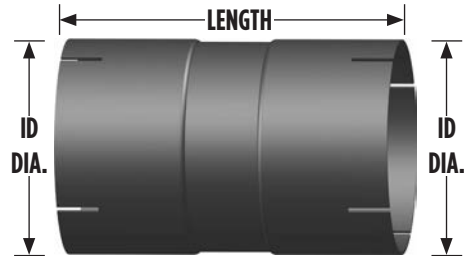

CONNECTORS, REDUCERS & REPAIR SECTIONS

Couplers and Connectors

COUPLERS I.D. - I.D.

DIA.	LENGTH	ALUMINIZED PART NO.	CHROME PART NO.
2"	8"	CP-28A	—
2.25"	8"	CP-2258A	—
3"	8"	CP-38A	—
3.5"	8"	CP-358A	—
4"	8"	CP-48A	CP-48C
5"	8"	CP-58A	CP-58C
6"	8"	CP-68A	CP-68C
7"	8"	—	CP-78C
8"	8"	CP-88A	—

CONNECTORS I.D. - O.D.

DIA.	LENGTH	ALUMINIZED PART NO.	CHROME PART NO.
2"	8"	CN-28A	—
2.25"	8"	CN-2258A	—
3.5"	6"	CN-356A	—
4"	6"	CN-46A	—
5"	6"	CN-56A	CN-56C
6"	6"	CN-66A	—
7"	6"	CN-76A	—
8"	6"	CN-86A	—

CONNECTORS O.D. - O.D.

DIA.	LENGTH	ALUMINIZED PART NO.
2.25"	8"	S225-8SBA
2.5"	8"	S25-8SBA
3"	8"	S3-8SBA
3.5"	8"	S35-8SBA
4"	8"	S4-8SBA
5"	8"	S5-8SBA
7"	8"	S7-8SBA