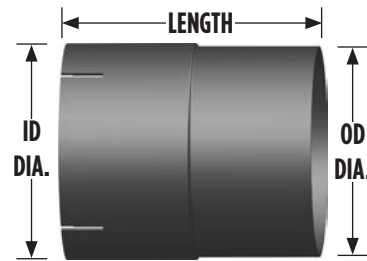

CONNECTORS, REDUCERS & REPAIR SECTIONS

Couplers and Connectors

COUPLERS I.D. - I.D.

DIA.	LENGTH	ALUMINIZED PART NO.	CHROME PART NO.
2"	8"	CP-28A	—
2.25"	8"	CP-2258A	—
3"	8"	CP-38A	—
3.5"	8"	CP-358A	—
4"	8"	CP-48A	CP-48C
5"	8"	CP-58A	CP-58C
6"	8"	CP-68A	CP-68C
7"	8"	—	CP-78C
8"	8"	CP-88A	—

CONNECTORS I.D. - O.D.

DIA.	LENGTH	ALUMINIZED PART NO.	CHROME PART NO.
2"	8"	CN-28A	—
2.25"	8"	CN-2258A	—
3.5"	6"	CN-356A	—
4"	6"	CN-46A	—
5"	6"	CN-56A	CN-56C
6"	6"	CN-66A	—
7"	6"	CN-76A	—
8"	6"	CN-86A	—

CONNECTORS O.D. - O.D.

DIA.	LENGTH	ALUMINIZED PART NO.
2.25"	8"	S225-8SBA
2.5"	8"	S25-8SBA
3"	8"	S3-8SBA
3.5"	8"	S35-8SBA
4"	8"	S4-8SBA
5"	8"	S5-8SBA
7"	8"	S7-8SBA