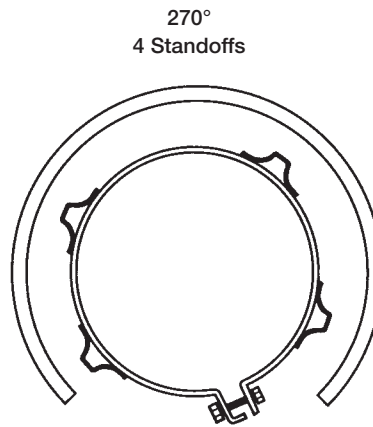

MUFFLERS, CONVERTERS, & SHIELDS

Mounting Brackets

180°, 270° & Aerodynamic Heat Shield Mounting Brackets

TO FIT DEGREE OF HEAT SHIELD	TO FIT DIA.	ZINC PLATED PART NO.	CHROME PLATED PART NO.
180°	4"	-	PG-4CBRKT
180°	5"	-	PG-5CBRKT
180°	6"	-	PG-6CBRKT
180°	7"	-	PG-7CBRKT
180°	8"	MG-8ZBRKT	-
180°	8.5"	MG-85ZBRKT	-
180°	9"	MG-9ZBRKT	-
180°	10"	MG-10ZBRKT	-
270°	9"	MG-9270BRKT	-
270°	10"	MG-10270BRKT	-
Aero	5"	AHS-5BRKT	-
Aero	6"	AHS-6BRKT	-
Aero	7"	AHS-7BRKT	-
Aero	10"	AHS-10BRKT	-

Top View

Top View