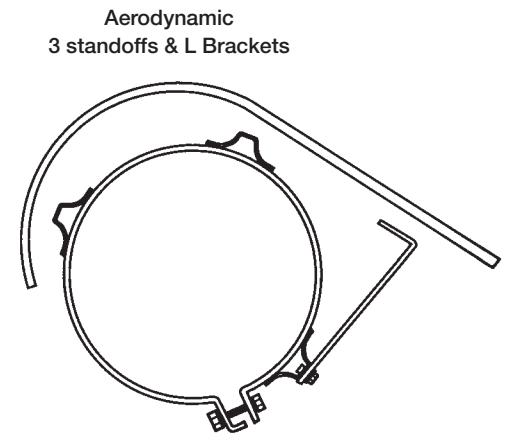

## Mounting Brackets

### 180°, 270° & Aerodynamic Heat Shield Mounting Brackets

TO FIT DEGREE OF HEAT SHIELD	TO FIT DIA.	ZINC PLATED PART NO.	CHROME PLATED PART NO.
180°	4"	-	PG-4CBRKT
180°	5"	-	PG-5CBRKT
180°	6"	-	PG-6CBRKT
180°	7"	-	PG-7CBRKT
180°	8"	MG-8ZBRKT	-
180°	8.5"	MG-85ZBRKT	-
180°	9"	MG-9ZBRKT	-
180°	10"	MG-10ZBRKT	-
270°	9"	MG-9270BRKT	-
270°	10"	MG-10270BRKT	-
Aero	5"	AHS-5BRKT	-
Aero	6"	AHS-6BRKT	-
Aero	7"	AHS-7BRKT	-
Aero	10"	AHS-10BRKT	-

Top View

Top View

Top View