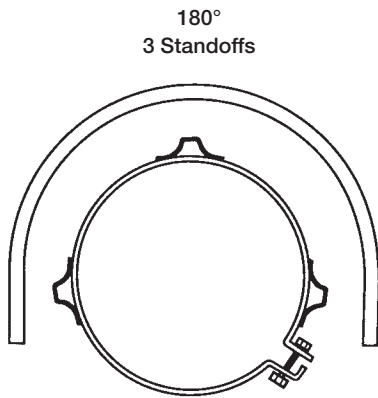

## Mounting Brackets

### 180°, 270° & Aerodynamic Heat Shield Mounting Brackets

TO FIT DEGREE OF HEAT SHIELD	TO FIT DIA.	ZINC PLATED PART NO.	CHROME PLATED PART NO.
180°	4"	-	PG-4CBRKT
180°	5"	-	PG-5CBRKT
180°	6"	-	PG-6CBRKT
180°	7"	-	PG-7CBRKT
180°	8"	MG-8ZBRKT	-
180°	8.5"	MG-85ZBRKT	-
180°	9"	MG-9ZBRKT	-
180°	10"	MG-10ZBRKT	-
270°	9"	MG-9270BRKT	-
270°	10"	MG-10270BRKT	-
Aero	5"	AHS-5BRKT	-
Aero	6"	AHS-6BRKT	-
Aero	7"	AHS-7BRKT	-
Aero	10"	AHS-10BRKT	-

Top View

Top View

Top View