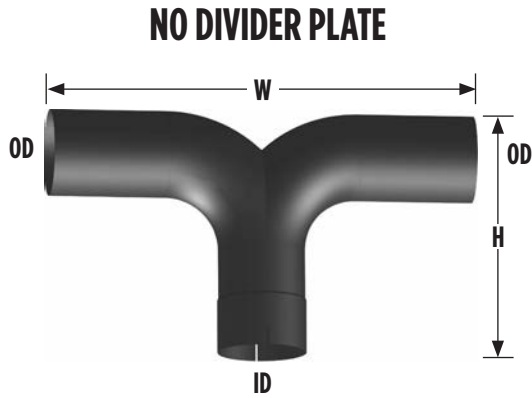

Universal Y Pipes

Type A

DIA.	WIDTH	HEIGHT	NO DIVIDER PLATE	WITH DIVIDER PLATE	
			ALUMINIZED PART NO.	ALUMINIZED PART NO.	CHROME PART NO.
3"	12"	10"	Y-300NPA		
3.5"	14"	10"	Y-350NPA		
4"	12"	8"	Y-401NPA		
4"	26"	12"		Y-400A	
5"	16"	11"	Y-501NPA		
5"	25"	14"	Y-500NPA	Y-500A	Y-500C

Type B

DIA.	WIDTH	HEIGHT	ALUMINIZED PART NO.
4"	10.5"	16"	YB-400A
5"	10.5"	16"	YB-500A

Type C

DIA.	WIDTH	HEIGHT	ALUMINIZED PART NO.
4"	9.4687"	12"	YC-400A
5"	10.843"	13"	YC-500A