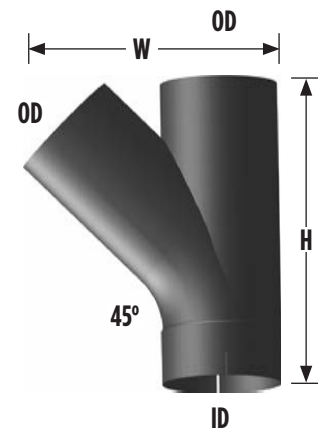

Universal Y Pipes

Type A

DIA.	WIDTH	HEIGHT	NO DIVIDER PLATE	WITH DIVIDER PLATE	
			ALUMINIZED PART NO.	ALUMINIZED PART NO.	CHROME PART NO.
3"	12"	10"	Y-300NPA		
3.5"	14"	10"	Y-350NPA		
4"	12"	8"	Y-401NPA		
4"	26"	12"		Y-400A	
5"	16"	11"	Y-501NPA		
5"	25"	14"	Y-500NPA	Y-500A	Y-500C

Type B

DIA.	WIDTH	HEIGHT	ALUMINIZED PART NO.
4"	10.5"	16"	YB-400A
5"	10.5"	16"	YB-500A

Type C

DIA.	WIDTH	HEIGHT	ALUMINIZED PART NO.
4"	9.4687"	12"	YC-400A
5"	10.843"	13"	YC-500A