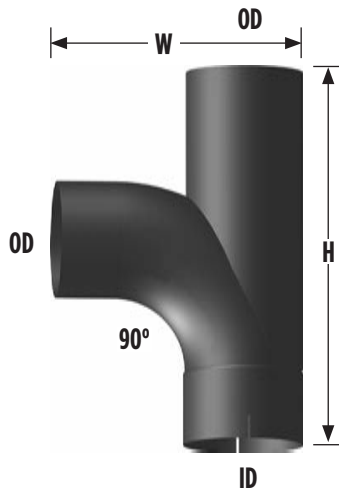

Universal Y Pipes

Type A

DIA.	WIDTH	HEIGHT	NO DIVIDER PLATE	WITH DIVIDER PLATE	
			ALUMINIZED PART NO.	ALUMINIZED PART NO.	CHROME PART NO.
3"	12"	10"	Y-300NPA		
3.5"	14"	10"	Y-350NPA		
4"	12"	8"	Y-401NPA		
4"	26"	12"		Y-400A	
5"	16"	11"	Y-501NPA		
5"	25"	14"	Y-500NPA	Y-500A	Y-500C

Type B

DIA.	WIDTH	HEIGHT	ALUMINIZED PART NO.
4"	10.5"	16"	YB-400A
5"	10.5"	16"	YB-500A

Type C

DIA.	WIDTH	HEIGHT	ALUMINIZED PART NO.
4"	9.4687"	12"	YC-400A
5"	10.843"	13"	YC-500A