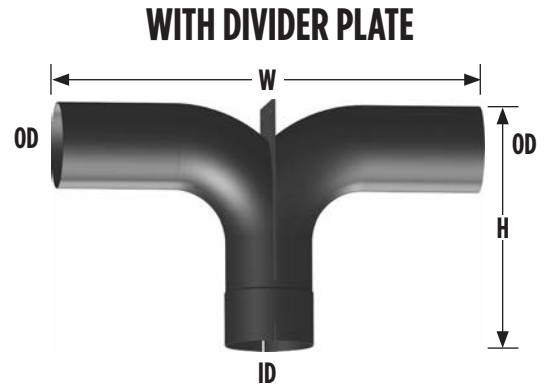

Universal Y Pipes

Type A

DIA.	WIDTH	HEIGHT	NO DIVIDER PLATE	WITH DIVIDER PLATE	
			ALUMINIZED PART NO.	ALUMINIZED PART NO.	CHROME PART NO.
3"	12"	10"	Y-300NPA		
3.5"	14"	10"	Y-350NPA		
4"	12"	8"	Y-401NPA		
4"	26"	12"		Y-400A	
5"	16"	11"	Y-501NPA		
5"	25"	14"	Y-500NPA	Y-500A	Y-500C

Type B

DIA.	WIDTH	HEIGHT	ALUMINIZED PART NO.
4"	10.5"	16"	YB-400A
5"	10.5"	16"	YB-500A

Type C

DIA.	WIDTH	HEIGHT	ALUMINIZED PART NO.
4"	9.4687"	12"	YC-400A
5"	10.843"	13"	YC-500A