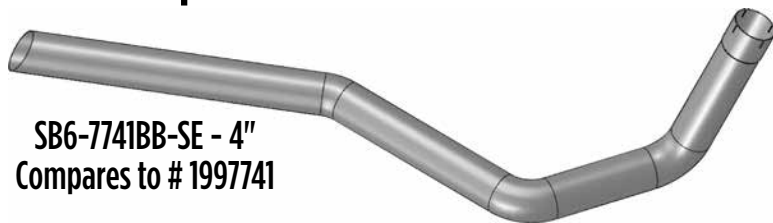

Bluebird Left Side Discharge Tailpipes 1998 and Up All-American