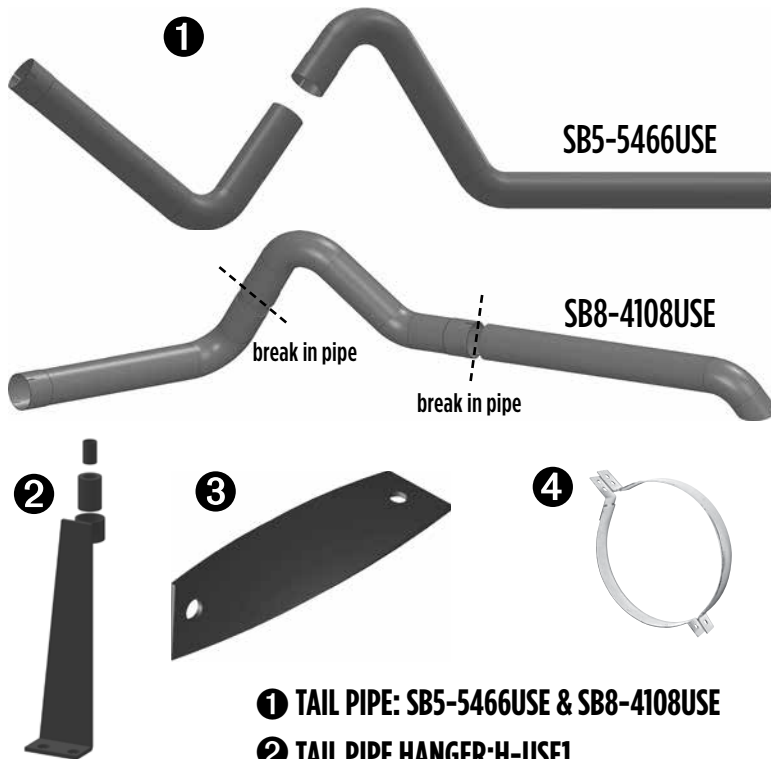

ACCESSORIES SIDE EXIT TAILPIPE & BELLOWS PIPE

UNIVERSAL SIDE EXIT TAILPIPE KIT

Right Hand Muffler with 4" I.D. Outlet - Over Drive Shaft -
Exit on Left Hand Side of Bus in Front of Rear Wheels

- ❶ TAIL PIPE: SB5-5466USE & SB8-4108USE
- ❷ TAIL PIPE HANGER: H-USE1
- ❸ TAIL PIPE BRACKET: H-USE2
- ❹ TAIL PIPE CLAMP: H-IHP5