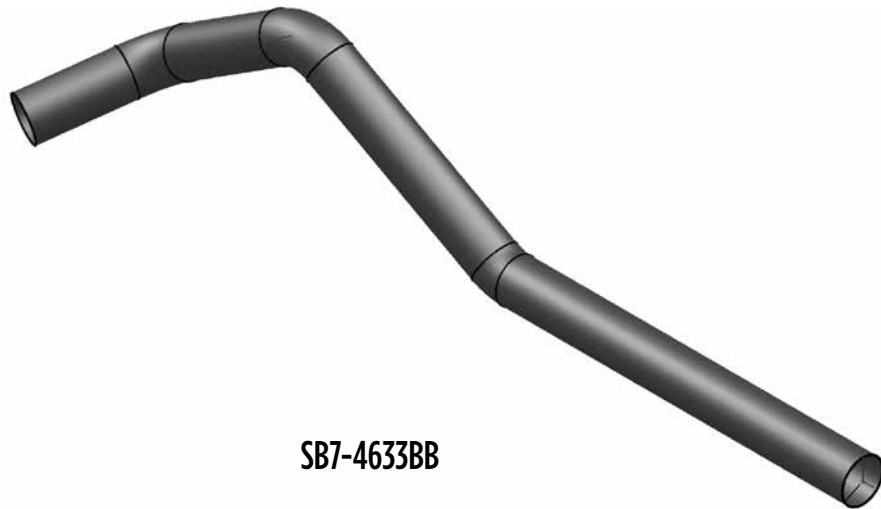

# ACCESSORIES OVER DRIVE SHAFT SIDE EXIT PIPES OVER DRIVE SHAFT

SB8-3052FL

SB8-4584IH

SB7-4669BB

SB8-4559IH

SB7-4633BB

## Bluebird Vision 4" Left Side Discharge Tailpipe

SB7-8269BB

H-BBM131

H-BBP8090