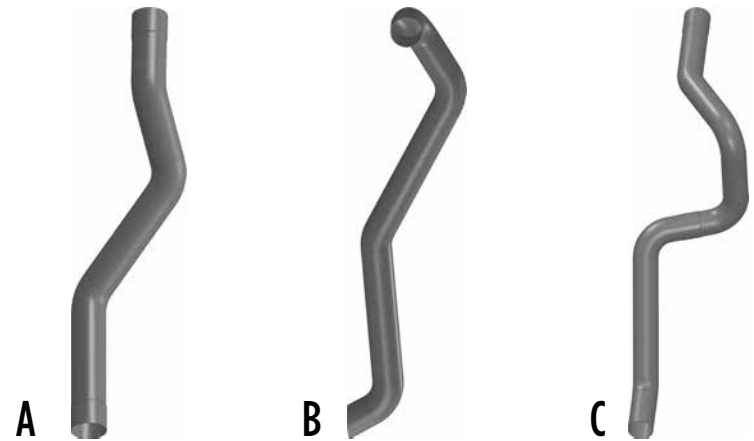

## UNIVERSAL STAINLESS STEEL BELLOWS PIPE

Part No.	Diameter	Length
GBS-312	3"	10"
GBS-3512	3-1/2"	10"
GBS-412	4"	10"
GBS-512	5"	10"

## International Conventional & Flatnose Tailpipe Options

**SB3-4901IH**  
(Optional through Bumper)

## Bluebird Left Side Discharge Tailpipes 1998 and Up All-American

**SB6-7741BB-SE - 4"**  
Compares to # 1997741

**SB7-4669BB - 5"**  
Compares to # 0003165BB

## Universal Side Exit Pipes

O.E./MAKE ENG. DESCRIPTION	OUTLET TYPE	PIPE O.D.		STYLE
		4"	5"	
International	w/o Turndown	SB8-4559IH*		A
	w/ Turndown	SB8-4584IH		B
Bluebird TC-2000, Cummins 5.9	w/o Turndown	SB7-4633BB		A
98-02 Bluebird All American	Angle Cut		SB7-4669BB	A
Freightliner	w/o Turndown	SB8-3052FL		C