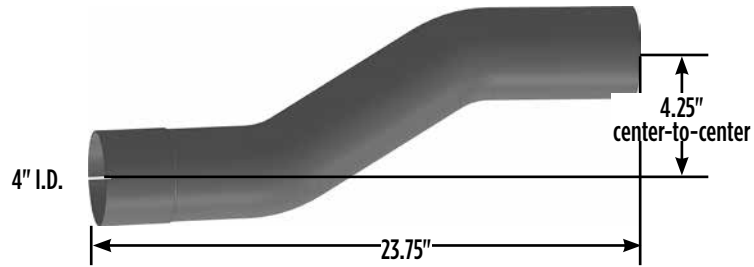

ACCESSORIES CONVENTIONAL & FLATNOSE TAILPIPE, UNIVERSAL SIDE EXIT PIPES

International Conventional & Flatnose Tailpipe Options

SB3-4901IH
(Optional through Bumper)