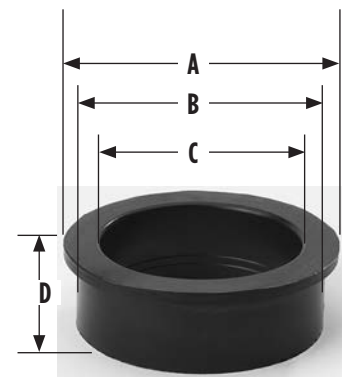

AIR INTAKE

Air Intake Rubber Elbows/Accessories

90° Elbow

PART NO.	SIZE	A	B	C
RE-390	3"	3"	5.25"	3"
RE-490	4"	4"	5.75"	4"
RE-590	5"	5"	6"	5"
RE-5590	5.5"	5.5"	6.5"	5.5"
RE-690	6"	6"	7"	6"
RE-790	7"	7"	7.65"	7"
RE-890	8"	8"	8.6"	8"

90° Reducer Elbow

PART NO.	SIZE	A	B	C
RRE-690-55	6"X5.5"	6"	5.5"	6.75"
RRE-790-55	7"X5.5"	7"	5.5"	6"

45° Elbow

PART NO.	SIZE	A	B
RE-445	4"	4"	45
RE-545	5"	5"	45
RE-5545	5.5"	5.5"	45
RE-645	6"	6"	45
RE-745	7"	7"	45
RE-845	8"	8"	45

Reducer Insert

PART NO.	SIZE	A	B	C	D	E
RI-5-45	5" X 4.5"	5"	4.5"	4"	1.5"	.25"
RI-55-5	5.5" X 5"	5.5"	5"	4.75"	1.5"	.25"

Air Intake Rubber Elbows/Accessories, continued

Reducer Hose

PART NO.	SIZE	A	B	C	D	E
RHH-5-4	5" X 4"	5.5"	4"	6"	2"	1.88"
RHH-6-4	6" X 4"	6"	4"	6"	2"	2"
RHH-6-5	6" X 5"	6"	5"	6"	2"	1.88"
RHH-6-55	6" X 5.5"	6"	5.5"	6"	2"	2"

Hump Hose

PART NO.	SIZE	A	B	C
HH-3	3"	5.25"	5.25"	1.87"
HH-4	4"	5.75"	5.25"	2"
HH-5	5"	6"	6"	2.25"
HH-55	5.5"	6.5"	6.5"	2.13"
HH-6	6"	7"	7"	2.17"
HH-7	7"	8"	8"	2.58"
HH-8	8"	9"	9"	2.58"

Air T-Bolt Clamp