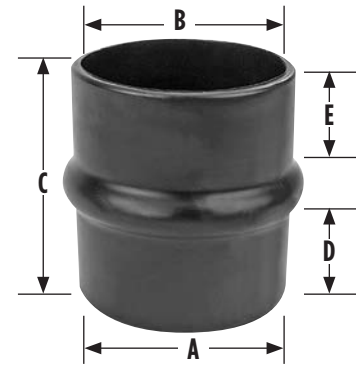

90° Reducer Elbow

PART NO.	SIZE	A	B	C
RRE-690-55	6"X5.5"	6"	5.5"	6.75"
RRE-790-55	7"X5.5"	7"	5.5"	6"

45° Elbow

PART NO.	SIZE	A	B
RE-445	4"	4"	45
RE-545	5"	5"	45
RE-5545	5.5"	5.5"	45
RE-645	6"	6"	45
RE-745	7"	7"	45
RE-845	8"	8"	45

Reducer Insert

PART NO.	SIZE	A	B	C	D	E
RI-5-45	5" X 4.5"	5"	4.5"	4"	1.5"	.25"
RI-55-5	5.5" X 5"	5.5"	5"	4.75"	1.5"	.25"

Air Intake Rubber Elbows/Accessories, continued

Reducer Hose

PART NO.	SIZE	A	B	C	D	E
RHH-5-4	5" X 4"	5.5"	4"	6"	2"	1.88"
RHH-6-4	6" X 4"	6"	4"	6"	2"	2"
RHH-6-5	6" X 5"	6"	5"	6"	2"	1.88"
RHH-6-55	6" X 5.5"	6"	5.5"	6"	2"	2"

Hump Hose

PART NO.	SIZE	A	B	C
HH-3	3"	5.25"	5.25"	1.87"
HH-4	4"	5.75"	5.25"	2"
HH-5	5"	6"	6"	2.25"
HH-55	5.5"	6.5"	6.5"	2.13"
HH-6	6"	7"	7"	2.17"
HH-7	7"	8"	8"	2.58"
HH-8	8"	9"	9"	2.58"

Air T-Bolt Clamp

PART NO.	SIZE
AT-3SS	3"
AT-35SS	3.5"
AT-4SS	4"
AT-5SS	5"
AT-55SS	5.5"
AT-6SS	6"
AT-7SS	7"
AT-8SS	8"

Air Intake Pipe

PART NO.	SIZE	LENGTH
S4-120ALUM	4"	120"
S5-120ALUM	5"	120"
S55-120ALUM	5.5"	120"
S6-120ALUM	6"	120"
S7-120ALUM	7"	120"
S8-120ALUM	8"	120"