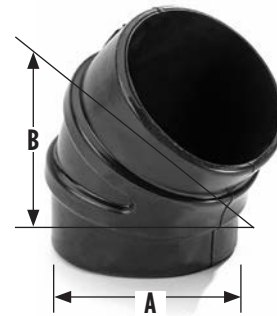

AIR INTAKE

Air Intake Rubber Elbows/Accessories

90° Elbow

PART NO.	SIZE	A	B	C
RE-390	3"	3"	5.25"	3"
RE-490	4"	4"	5.75"	4"
RE-590	5"	5"	6"	5"
RE-5590	5.5"	5.5"	6.5"	5.5"
RE-690	6"	6"	7"	6"
RE-790	7"	7"	7.65"	7"
RE-890	8"	8"	8.6"	8"

90° Reducer Elbow

PART NO.	SIZE	A	B	C
RRE-690-55	6"X5.5"	6"	5.5"	6.75"
RRE-790-55	7"X5.5"	7"	5.5"	6"

45° Elbow

PART NO.	SIZE	A	B
RE-445	4"	4"	45
RE-545	5"	5"	45
RE-5545	5.5"	5.5"	45
RE-645	6"	6"	45
RE-745	7"	7"	45
RE-845	8"	8"	45

Reducer Insert

PART NO.	SIZE	A	B	C	D	E
RI-5-45	5" X 4.5"	5"	4.5"	4"	1.5"	.25"
RI-55-5	5.5" X 5"	5.5"	5"	4.75"	1.5"	.25"

Air Intake Rubber Elbows/Accessories, continued

Reducer Hose

PART NO.	SIZE	A	B	C	D	E
RHH-5-4	5" X 4"	5.5"	4"	6"	2"	1.88"
RHH-6-4	6" X 4"	6"	4"	6"	2"	2"
RHH-6-5	6" X 5"	6"	5"	6"	2"	1.88"
RHH-6-55	6" X 5.5"	6"	5.5"	6"	2"	2"

Hump Hose

PART NO.	SIZE	A	B	C
HH-3	3"	5.25"	5.25"	1.87"
HH-4	4"	5.75"	5.25"	2"
HH-5	5"	6"	6"	2.25"
HH-55	5.5"	6.5"	6.5"	2.13"
HH-6	6"	7"	7"	2.17"
HH-7	7"	8"	8"	2.58"
HH-8	8"	9"	9"	2.58"

Air T-Bolt Clamp