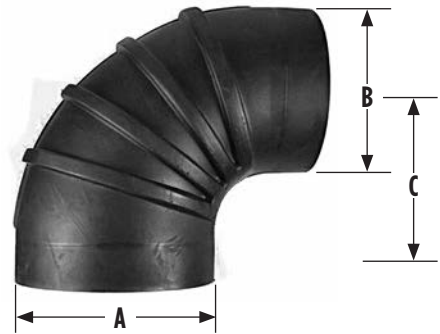

AIR INTAKE

Air Intake Rubber Elbows/Accessories

90° Elbow

PART NO.	SIZE	A	B	C
RE-390	3"	3"	5.25"	3"
RE-490	4"	4"	5.75"	4"
RE-590	5"	5"	6"	5"
RE-5590	5.5"	5.5"	6.5"	5.5"
RE-690	6"	6"	7"	6"
RE-790	7"	7"	7.65"	7"
RE-890	8"	8"	8.6"	8"

90° Reducer Elbow

PART NO.	SIZE	A	B	C
RRE-690-55	6"X5.5"	6"	5.5"	6.75"
RRE-790-55	7"X5.5"	7"	5.5"	6"

45° Elbow

PART NO.	SIZE	A	B
RE-445	4"	4"	45
RE-545	5"	5"	45
RE-5545	5.5"	5.5"	45
RE-645	6"	6"	45
RE-745	7"	7"	45
RE-845	8"	8"	45

Reducer Insert

PART NO.	SIZE	A	B	C	D	E
RI-5-45	5" X 4.5"	5"	4.5"	4"	1.5"	.25"
RI-55-5	5.5" X 5"	5.5"	5"	4.75"	1.5"	.25"

Air Intake Rubber Elbows/Accessories, continued

Reducer Hose

PART NO.	SIZE	A	B	C	D	E
RHH-5-4	5" X 4"	5.5"	4"	6"	2"	1.88"
RHH-6-4	6" X 4"	6"	4"	6"	2"	2"
RHH-6-5	6" X 5"	6"	5"	6"	2"	1.88"
RHH-6-55	6" X 5.5"	6"	5.5"	6"	2"	2"

Hump Hose

PART NO.	SIZE	A	B	C
HH-3	3"	5.25"	5.25"	1.87"
HH-4	4"	5.75"	5.25"	2"
HH-5	5"	6"	6"	2.25"
HH-55	5.5"	6.5"	6.5"	2.13"
HH-6	6"	7"	7"	2.17"
HH-7	7"	8"	8"	2.58"
HH-8	8"	9"	9"	2.58"

Air T-Bolt Clamp