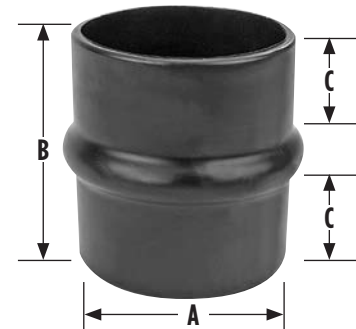

90° Reducer Elbow

PART NO.	SIZE	A	B	C
RRE-690-55	6"X5.5"	6"	5.5"	6.75"
RRE-790-55	7"X5.5"	7"	5.5"	6"

45° Elbow

PART NO.	SIZE	A	B
RE-445	4"	4"	45
RE-545	5"	5"	45
RE-5545	5.5"	5.5"	45
RE-645	6"	6"	45
RE-745	7"	7"	45
RE-845	8"	8"	45

Reducer Insert

PART NO.	SIZE	A	B	C	D	E
RI-5-45	5" X 4.5"	5"	4.5"	4"	1.5"	.25"
RI-55-5	5.5" X 5"	5.5"	5"	4.75"	1.5"	.25"

Air Intake Rubber Elbows/Accessories, continued

Reducer Hose

PART NO.	SIZE	A	B	C	D	E
RHH-5-4	5" X 4"	5.5"	4"	6"	2"	1.88"
RHH-6-4	6" X 4"	6"	4"	6"	2"	2"
RHH-6-5	6" X 5"	6"	5"	6"	2"	1.88"
RHH-6-55	6" X 5.5"	6"	5.5"	6"	2"	2"

Hump Hose

PART NO.	SIZE	A	B	C
HH-3	3"	5.25"	5.25"	1.87"
HH-4	4"	5.75"	5.25"	2"
HH-5	5"	6"	6"	2.25"
HH-55	5.5"	6.5"	6.5"	2.13"
HH-6	6"	7"	7"	2.17"
HH-7	7"	8"	8"	2.58"
HH-8	8"	9"	9"	2.58"

Air T-Bolt Clamp

PART NO.	SIZE
AT-3SS	3"
AT-35SS	3.5"
AT-4SS	4"
AT-5SS	5"
AT-55SS	5.5"
AT-6SS	6"
AT-7SS	7"
AT-8SS	8"

Air Intake Pipe

PART NO.	SIZE	LENGTH
S4-120ALUM	4"	120"
S5-120ALUM	5"	120"
S55-120ALUM	5.5"	120"
S6-120ALUM	6"	120"
S7-120ALUM	7"	120"
S8-120ALUM	8"	120"