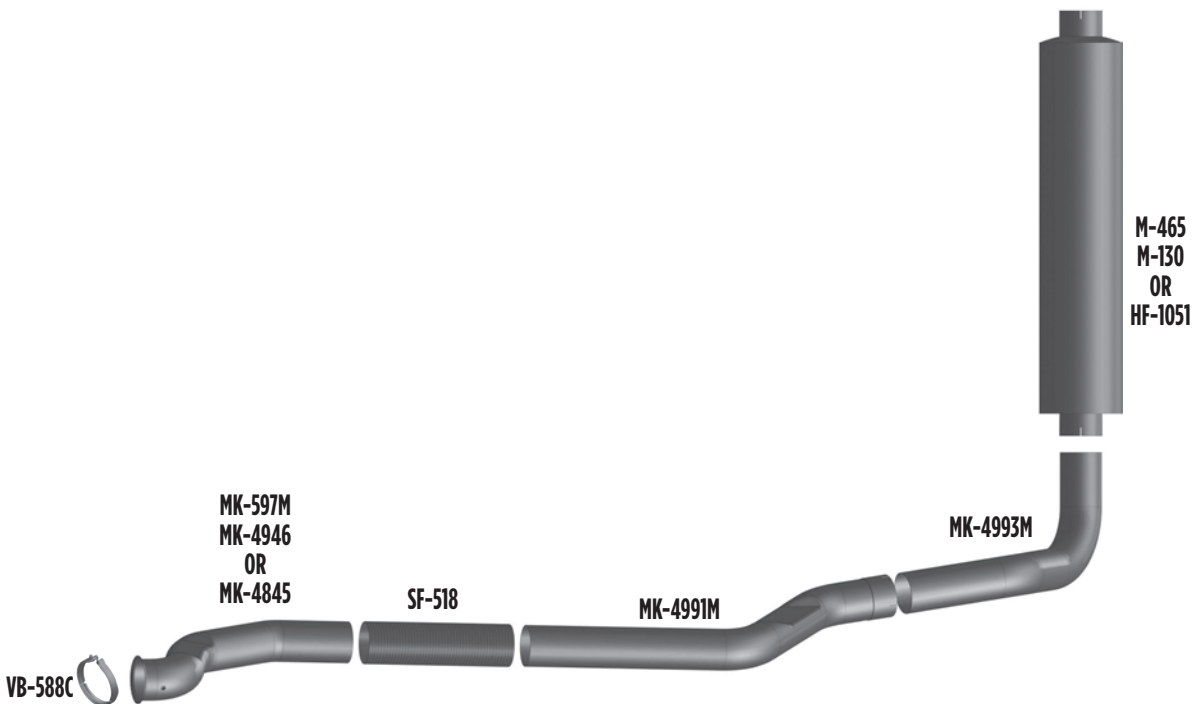

Mack CH & CL Sleeper Model Replacement Layout