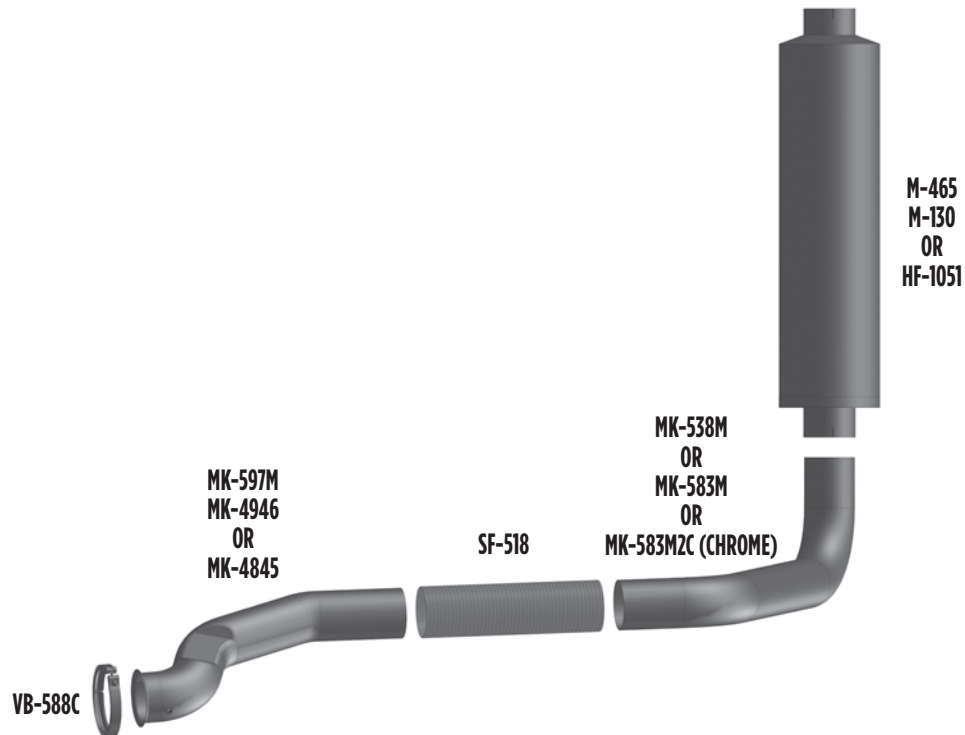

## Mack CH & CL Daycab Model Replacement Layout