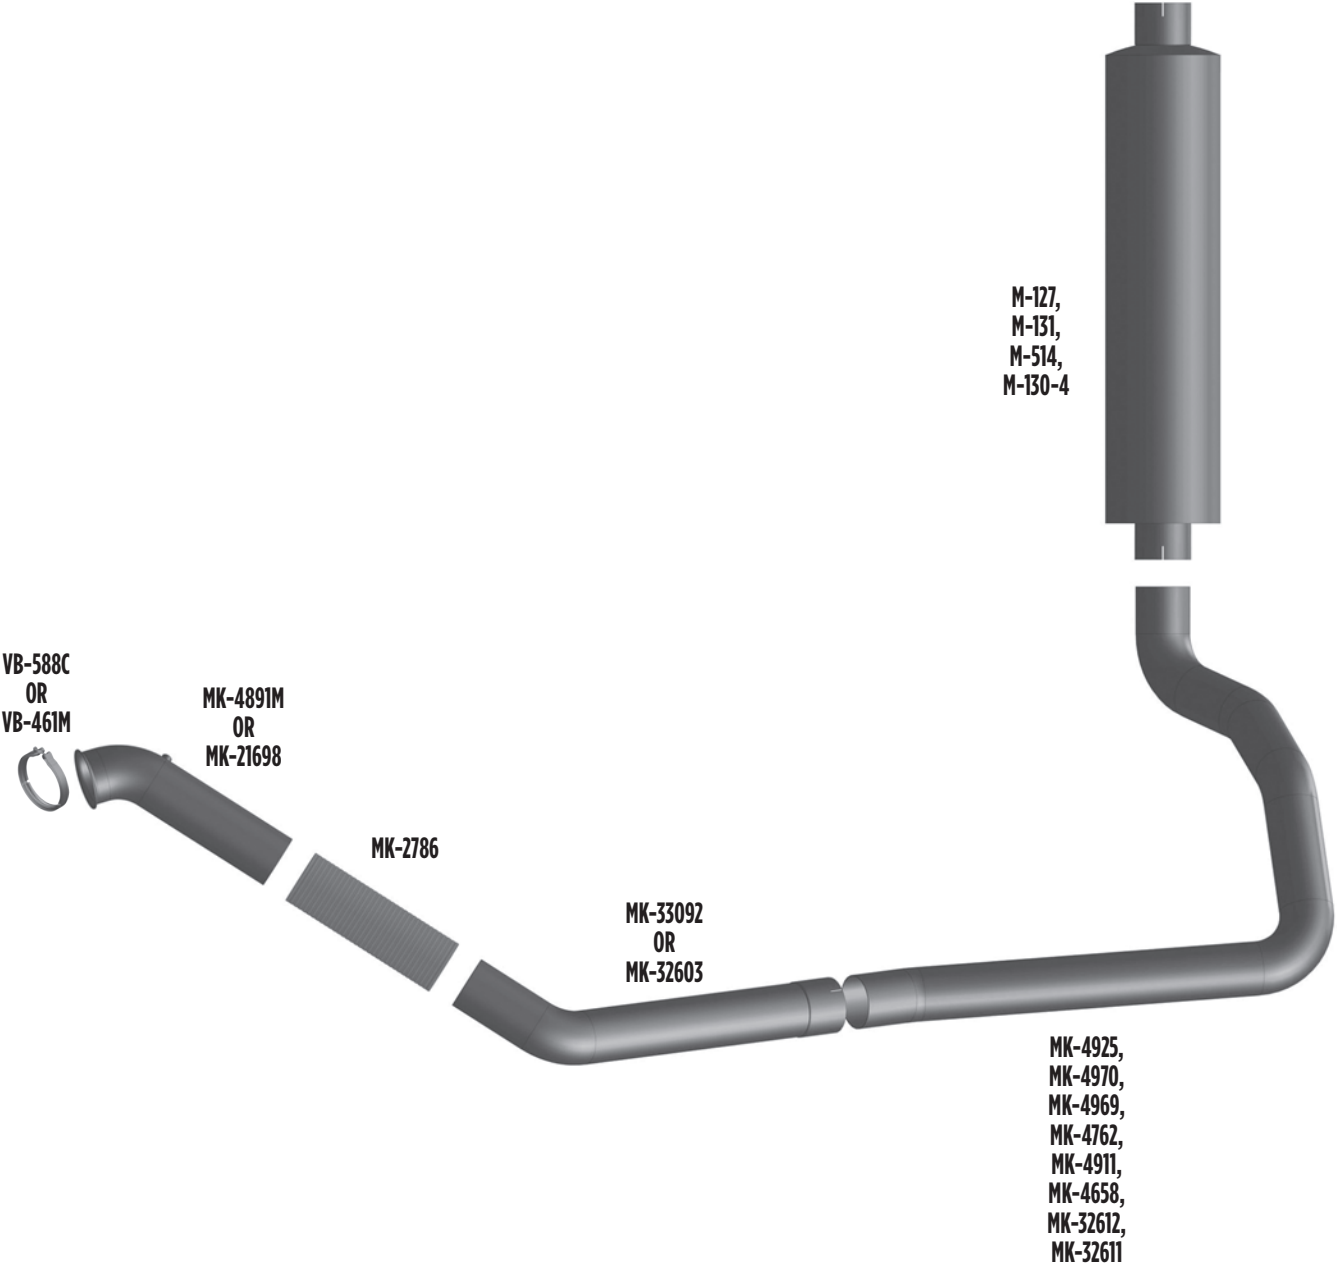

Mack R & RD Model Layout