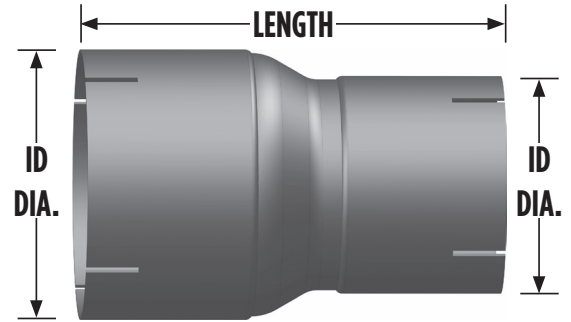

CONNECTORS, REDUCERS AND REPAIR SECTIONS

Reducers

REDUCERS

REDUCERS O.D. - I.D.

OD DIA.	ID DIA.	LENGTH	ALUMINIZED PART NO.	CHROME PART NO.
3"	2.5"	8"	R30-25IA	-
3.5"	3"	8"	R350-3IA	-
4"	3"	8"	R40-3IA	-
4"	3.5"	8"	R40-35IA	-
4.5"	4"	8"	-	-
5"	4"	8"	R50-4IA	R50-4IC
5"	4.5"	8"	R50-45IA	-
6"	5"	8"	R60-5IA	R60-5IC
7"	5"	8"	-	R70-5IC
8"	5"	8"	R80-5IA	-

REDUCERS I.D. - O.D.

ID DIA.	OD DIA.	LENGTH	ALUMINIZED PART NO.	CHROME PART NO.
3.5"	3"	8"	R35I-30A	-
4"	3"	8"	R4I-30A	-
4"	3.5"	8"	R4I-350A	-
4.5"	4"	8"	R45I-40A	-
5"	4"	8"	R5I-40A	R5I-40C
6"	4"	8"	R6I-40A	-
6"	5"	8"	R6I-50A	R6I-50C
7"	5"	8"	-	R7I-50C
8"	5"	8"	R8I-50A	-

CONNECTORS, REDUCERS AND REPAIR SECTIONS

Reducers

REDUCERS I.D. - I.D.

ID DIA.	ID DIA.	LENGTH	ALUMINIZED PART NO.	CHROME PART NO.
3"	2.5"	8"	R3I-25IA	
3.5"	3"	8"	R35I-3IA	-
4"	3"	8"	R4I-3IA	-
4"	3.5"	8"	R4I-35IA	-
5"	4"	8"	R5I-4IA	R5I-4IC
5"	4.5"	8"	R5I-45IA	-
6"	4"	8"	R6I-4IA	-
6"	5"	8"	R6I-5IA	R6I-5IC
7"	5"	8"	-	R7I-5IC
8"	5"	8"	R8I-5IA	-

REDUCERS

REDUCERS O.D. - O.D.

OD DIA.	OD DIA.	LENGTH	ALUMINIZED PART NO.	CHROME PART NO.
3"	2.5"	8"	R30-250A	-
3.5"	3"	8"	R350-30A	-
4"	3"	8"	R40-30A	-
4"	3.5"	8"	R40-350A	-
4.5"	4"	8"	R450-40A	-
5"	4"	8"	R50-40A	-
5"	4.5"	8"	R50-450A	-
6"	4"	8"	R60-40A	-
6"	5"	8"	R60-50A	-
7"	5"	8"	R70-50A	R70-50C
8"	5"	8"	R80-50A	-