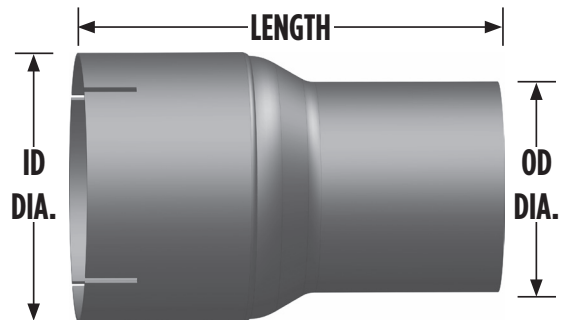

CONNECTORS, REDUCERS AND REPAIR SECTIONS

Reducers

REDUCERS

REDUCERS O.D. - I.D.

OD DIA.	ID DIA.	LENGTH	ALUMINIZED PART NO.	CHROME PART NO.
3"	2.5"	8"	R30-25IA	-
3.5"	3"	8"	R350-3IA	-
4"	3"	8"	R40-3IA	-
4"	3.5"	8"	R40-35IA	-
4.5"	4"	8"	-	-
5"	4"	8"	R50-4IA	R50-4IC
5"	4.5"	8"	R50-45IA	-
6"	5"	8"	R60-5IA	R60-5IC
7"	5"	8"	-	R70-5IC
8"	5"	8"	R80-5IA	-

REDUCERS I.D. - O.D.

ID DIA.	OD DIA.	LENGTH	ALUMINIZED PART NO.	CHROME PART NO.
3.5"	3"	8"	R35I-30A	-
4"	3"	8"	R4I-30A	-
4"	3.5"	8"	R4I-350A	-
4.5"	4"	8"	R45I-40A	-
5"	4"	8"	R5I-40A	R5I-40C
6"	4"	8"	R6I-40A	-
6"	5"	8"	R6I-50A	R6I-50C
7"	5"	8"	-	R7I-50C
8"	5"	8"	R8I-50A	-

CONNECTORS, REDUCERS AND REPAIR SECTIONS

Reducers

REDUCERS I.D. - I.D.

ID DIA.	ID DIA.	LENGTH	ALUMINIZED PART NO.	CHROME PART NO.
3"	2.5"	8"	R3I-25IA	
3.5"	3"	8"	R35I-3IA	-
4"	3"	8"	R4I-3IA	-
4"	3.5"	8"	R4I-35IA	-
5"	4"	8"	R5I-4IA	R5I-4IC
5"	4.5"	8"	R5I-45IA	-
6"	4"	8"	R6I-4IA	-
6"	5"	8"	R6I-5IA	R6I-5IC
7"	5"	8"	-	R7I-5IC
8"	5"	8"	R8I-5IA	-

REDUCERS

REDUCERS O.D. - O.D.

OD DIA.	OD DIA.	LENGTH	ALUMINIZED PART NO.	CHROME PART NO.
3"	2.5"	8"	R30-250A	-
3.5"	3"	8"	R350-30A	-
4"	3"	8"	R40-30A	-
4"	3.5"	8"	R40-350A	-
4.5"	4"	8"	R450-40A	-
5"	4"	8"	R50-40A	-
5"	4.5"	8"	R50-450A	-
6"	4"	8"	R60-40A	-
6"	5"	8"	R60-50A	-
7"	5"	8"	R70-50A	R70-50C
8"	5"	8"	R80-50A	-