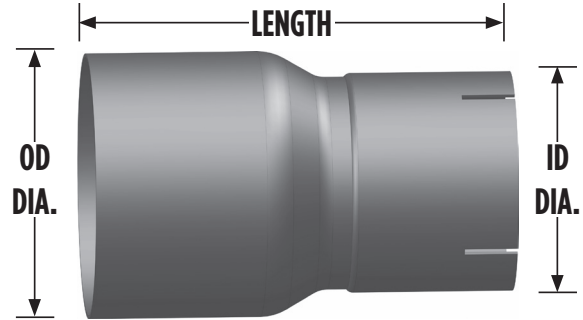

CONNECTORS, REDUCERS AND REPAIR SECTIONS

Reducers

REDUCERS

REDUCERS O.D. - I.D.

OD DIA.	ID DIA.	LENGTH	ALUMINIZED PART NO.	CHROME PART NO.
3"	2.5"	8"	R30-25IA	-
3.5"	3"	8"	R350-3IA	-
4"	3"	8"	R40-3IA	-
4"	3.5"	8"	R40-35IA	-
4.5"	4"	8"	-	-
5"	4"	8"	R50-4IA	R50-4IC
5"	4.5"	8"	R50-45IA	-
6"	5"	8"	R60-5IA	R60-5IC
7"	5"	8"	-	R70-5IC
8"	5"	8"	R80-5IA	-

REDUCERS I.D. - O.D.

ID DIA.	OD DIA.	LENGTH	ALUMINIZED PART NO.	CHROME PART NO.
3.5"	3"	8"	R35I-30A	-
4"	3"	8"	R4I-30A	-
4"	3.5"	8"	R4I-350A	-
4.5"	4"	8"	R45I-40A	-
5"	4"	8"	R5I-40A	R5I-40C
6"	4"	8"	R6I-40A	-
6"	5"	8"	R6I-50A	R6I-50C
7"	5"	8"	-	R7I-50C
8"	5"	8"	R8I-50A	-

CONNECTORS, REDUCERS AND REPAIR SECTIONS

Reducers

REDUCERS I.D. - I.D.

ID DIA.	ID DIA.	LENGTH	ALUMINIZED PART NO.	CHROME PART NO.
3"	2.5"	8"	R3I-25IA	
3.5"	3"	8"	R35I-3IA	-
4"	3"	8"	R4I-3IA	-
4"	3.5"	8"	R4I-35IA	-
5"	4"	8"	R5I-4IA	R5I-4IC
5"	4.5"	8"	R5I-45IA	-
6"	4"	8"	R6I-4IA	-
6"	5"	8"	R6I-5IA	R6I-5IC
7"	5"	8"	-	R7I-5IC
8"	5"	8"	R8I-5IA	-

REDUCERS

REDUCERS O.D. - O.D.

OD DIA.	OD DIA.	LENGTH	ALUMINIZED PART NO.	CHROME PART NO.
3"	2.5"	8"	R30-250A	-
3.5"	3"	8"	R350-30A	-
4"	3"	8"	R40-30A	-
4"	3.5"	8"	R40-350A	-
4.5"	4"	8"	R450-40A	-
5"	4"	8"	R50-40A	-
5"	4.5"	8"	R50-450A	-
6"	4"	8"	R60-40A	-
6"	5"	8"	R60-50A	-
7"	5"	8"	R70-50A	R70-50C
8"	5"	8"	R80-50A	-